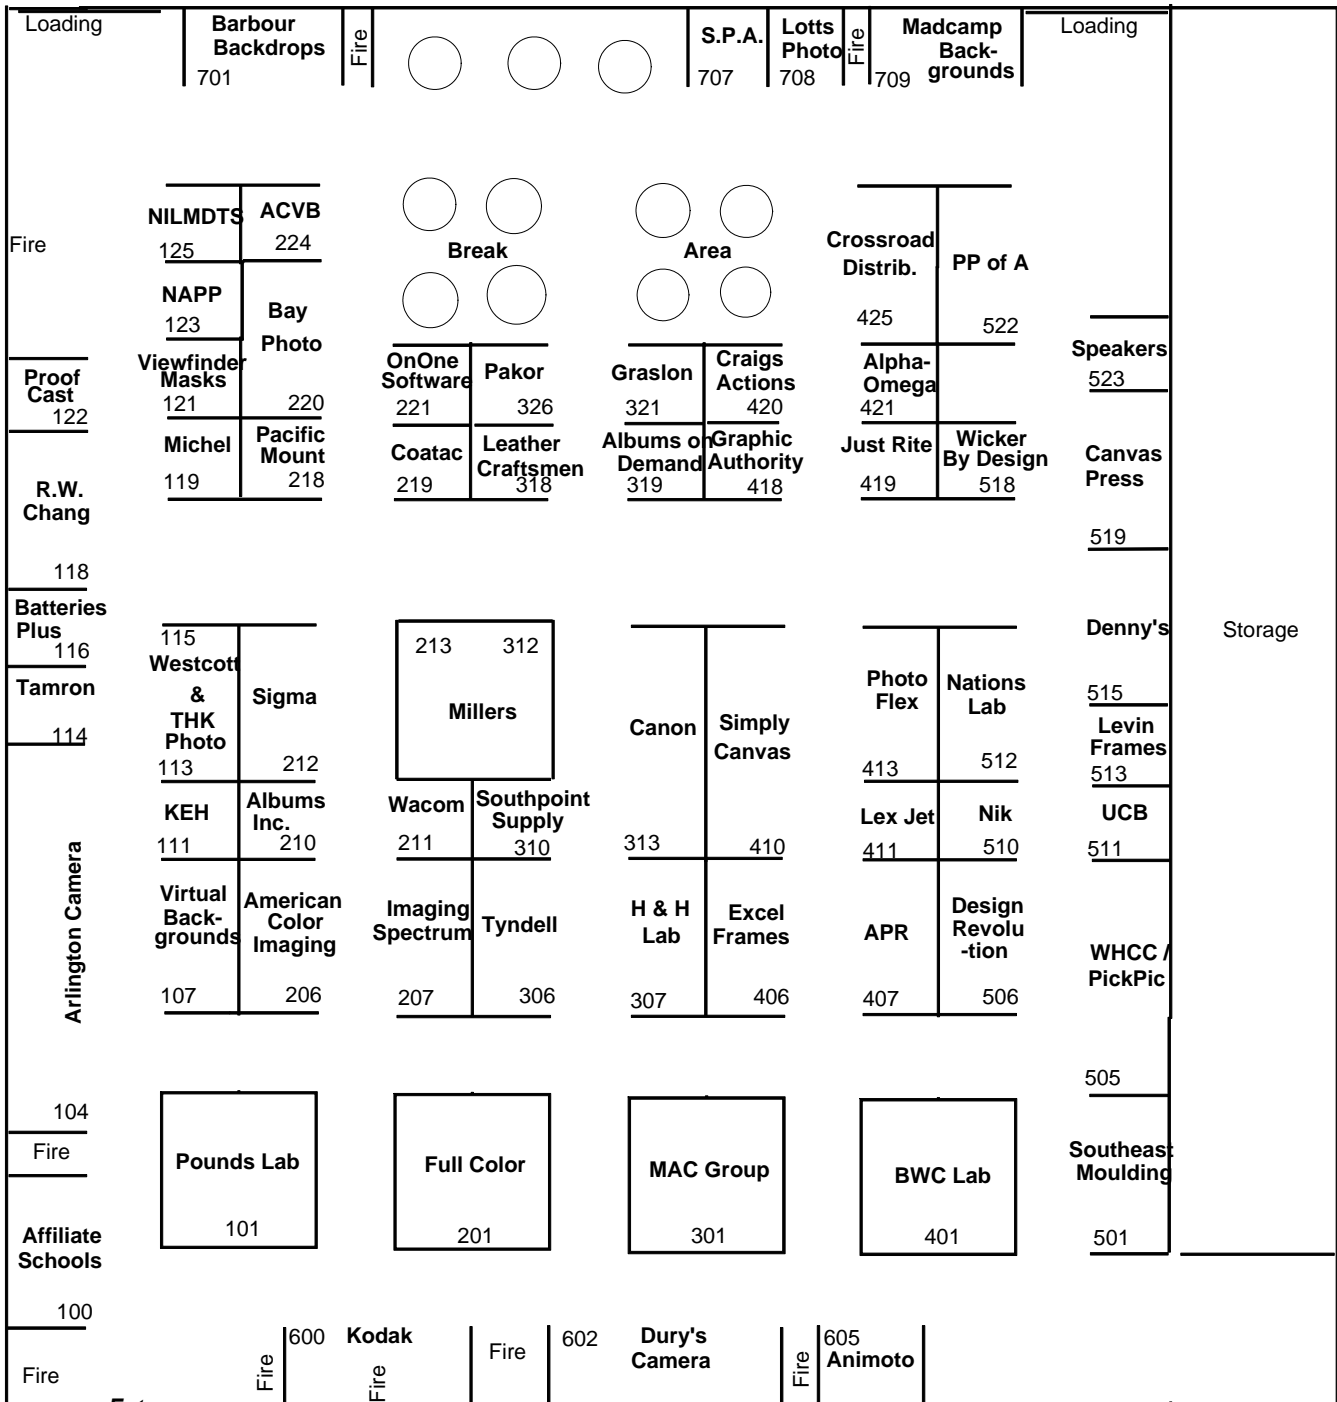

# SWPPA Regional - September 18-20, 2010

128 Total Booths Available

Last Updated 9/13/2010

Booths are 10' x 10' each

Single Isle Booth = \$725  
Single End Booth = \$800

Double Isle Booth = \$1400  
Double End Booth = \$1500

Triple Isle Booth = \$1900  
Triple End Booth = \$2000

Quad Isle Booth = \$2500  
Quad End Booth = \$2650  
Quad Island Booth = \$2650